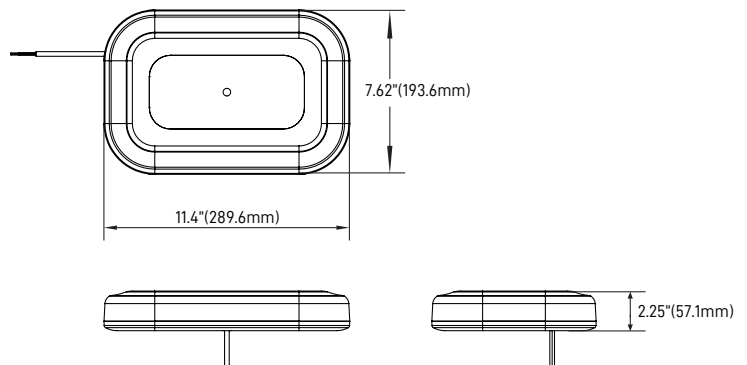

MINI BAR MC series

Feature

- Compliance: SAE J845
- Ingress Protection Rating: IP67
- Optics: E Optics (Focus+Diffuser), L Optics on the side
- Lens Cover: PC
- Mounting Options: Permanent or Magnet

Accessories

Cig Plug

Magnet

Single

Specification

Model Name: Mini Bar MC series

Input Voltage: 10~30V

Synchronize: Maximum of 8 Mini Bars

Input Current: 7.0A max @DC12V, 5.0A max @DC24V

High power : 6 LED * 4 Module

Function: Standard

Ambient Temperature Range: -30~50°C

Flash Pattern: 60

Dimension:

11.4" (289.6mm) x 7.62" (193.6mm) x 2.25" (57.1mm)

TWL TOP WARNING LIGHT TECHNOLOGY CO., LTD.